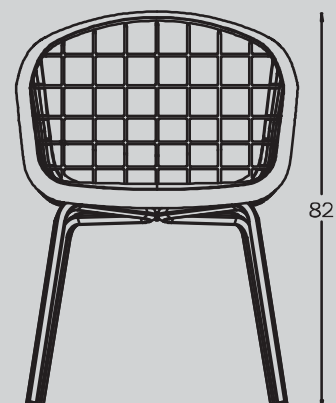

La poltroncina è venduta sempre unitamente al cuscino.

E' possibile acquistare anche un cuscino aggiuntivo.

Structure in square steel-tube 20x20 mm.

On request, it is available for lacquered finishes, the cathoporesis treatment for outdoor use.

Shell in transparent or solid polycarbonate.

Cushion in Ipanema fabric.

The armchair is always provided with a cushion.

On request it is possible to buy an additional cushion.

FINITURE STRUTTURA / STRUCTURE FINISHES

0150 cromata / chromed

0101 verniciata nero lucido / glossy black lacquered

0144 verniciata bianca lucida / glossy white lacquered

FINITURE SCOCCA / SHELL FINISHES

5717 PC neutro trasp. / transp. neutral PC

5734 PC rosso trasp. / transp. red PC

5710 PC fumè trasp. / transp. smoky grey PC

5647 PC bianco compatto / solid white PC

FINITURE CUSCINO / CUSHION FINISHES

7049 grigio / grey

7048 rosso / red

7047 nero / black

VERSIONI / VERSIONS

Fusto cromato, scocca neutra trasparente e cuscino grigio.

Fusto cromato, scocca rossa trasparente e cuscino rosso.

Fusto verniciato nero lucido, scocca fumè trasparente e cuscino nero.

Fusto verniciato bianco lucido, scocca bianca compatta e cuscino nero.

Chromed frame, transparent neutral shell and grey cushion.

Chromed frame, transparent red shell and red cushion.

Glossy black lacquered frame, transparent smoky grey shell and black cushion.

Glossy white lacquered frame, solid white shell and black cushion.